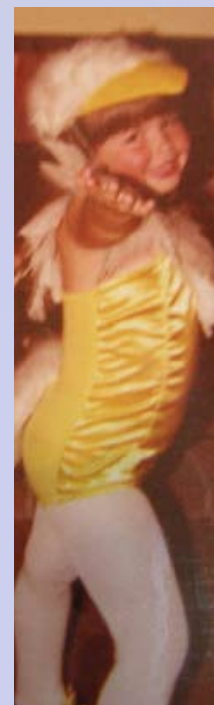

A LIFE IN PHOTOS

**SUZANNE ESTELLE
(BABCOCK) KIRKHART**
of California and Texas
Born: June 11, 1970

▲ Rod and Sizanne (Babcock) Kirkhart in 2004

▲ Suzanne Kirkhart and son Ryan in 2005

MOTHERS & DAUGHTERS

► Yvonne (Landry) Hamel around 1910, Pauline (Hamel) Thompson around 1950, and Suzanne (Babcock) Kirkhart in the 1980s

▲ Ray, Suzanne, and Pauline Babcock in the 1970s

▲ Pauline, Suzanne and Ray Babcock in the 1970s

► Williamine (Brouseau) Lachance in the 1920s, Elmire (Lachance) Landry in the 1930s, Yvonne (Landry) Hamel in the 1920s, Pauline (Hamel) Thompson in 1962, and Suzanne (Babcock) Kirkhart in 2005

▲ Suzanne (center) with Will and Pauline (mother), son Ryan and husband Rod Kirkhart in 2006