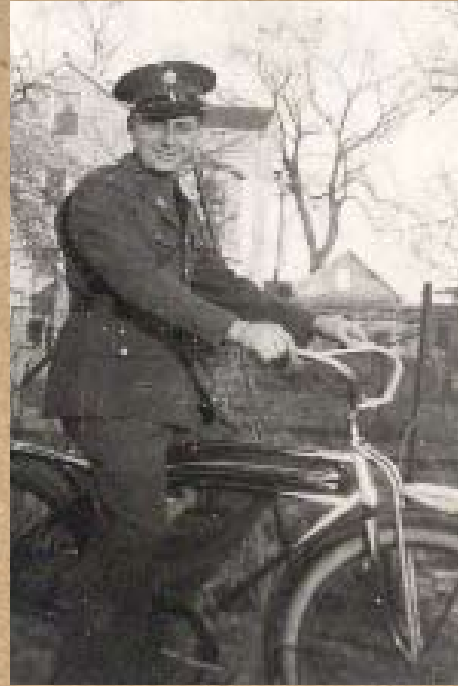

A LIFE IN PHOTOS

Frank Landry
of Warren, RI

March 26, 1916 - June 25, 2000

▲ *Frank Landry in uniform the 1940s*

▶ *Frank Landry (left) with nephew Leo Hamel in ther 1940s*

◀ *Frank and mother Elmire Landry in 1962*

▶ *Frank Landry at Leo Hamel's home in Florida in 1990s*

FATHER & SON

▶ *Luc Landry in 1923 and son Frank in the 1930s*

▶ *Luc Landry in the 1930s and son Frank in the 1940s*