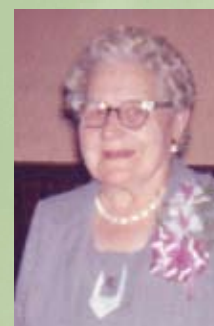

# A LIFE IN PHOTOS

**ELMIRE (LACHANCE) LANDRY**

*of Petite-Vallee, Quebec & Warren, RI*

*August 28, 1885 -April 27, 1967*

**DAUGHTERS**

►  
*Yvonne Hamel, Addie Dallaire*

*Gertrude Dion, Antoinette Dallaire, Lucy Martel, Irene Dutra, Sister Alice, and Florence Lynch*

▼

►  
*Luc and Elmire (Lachance) Landry in the 1930s*

▼  
*Elmire Landry's sister Alice Lachance*