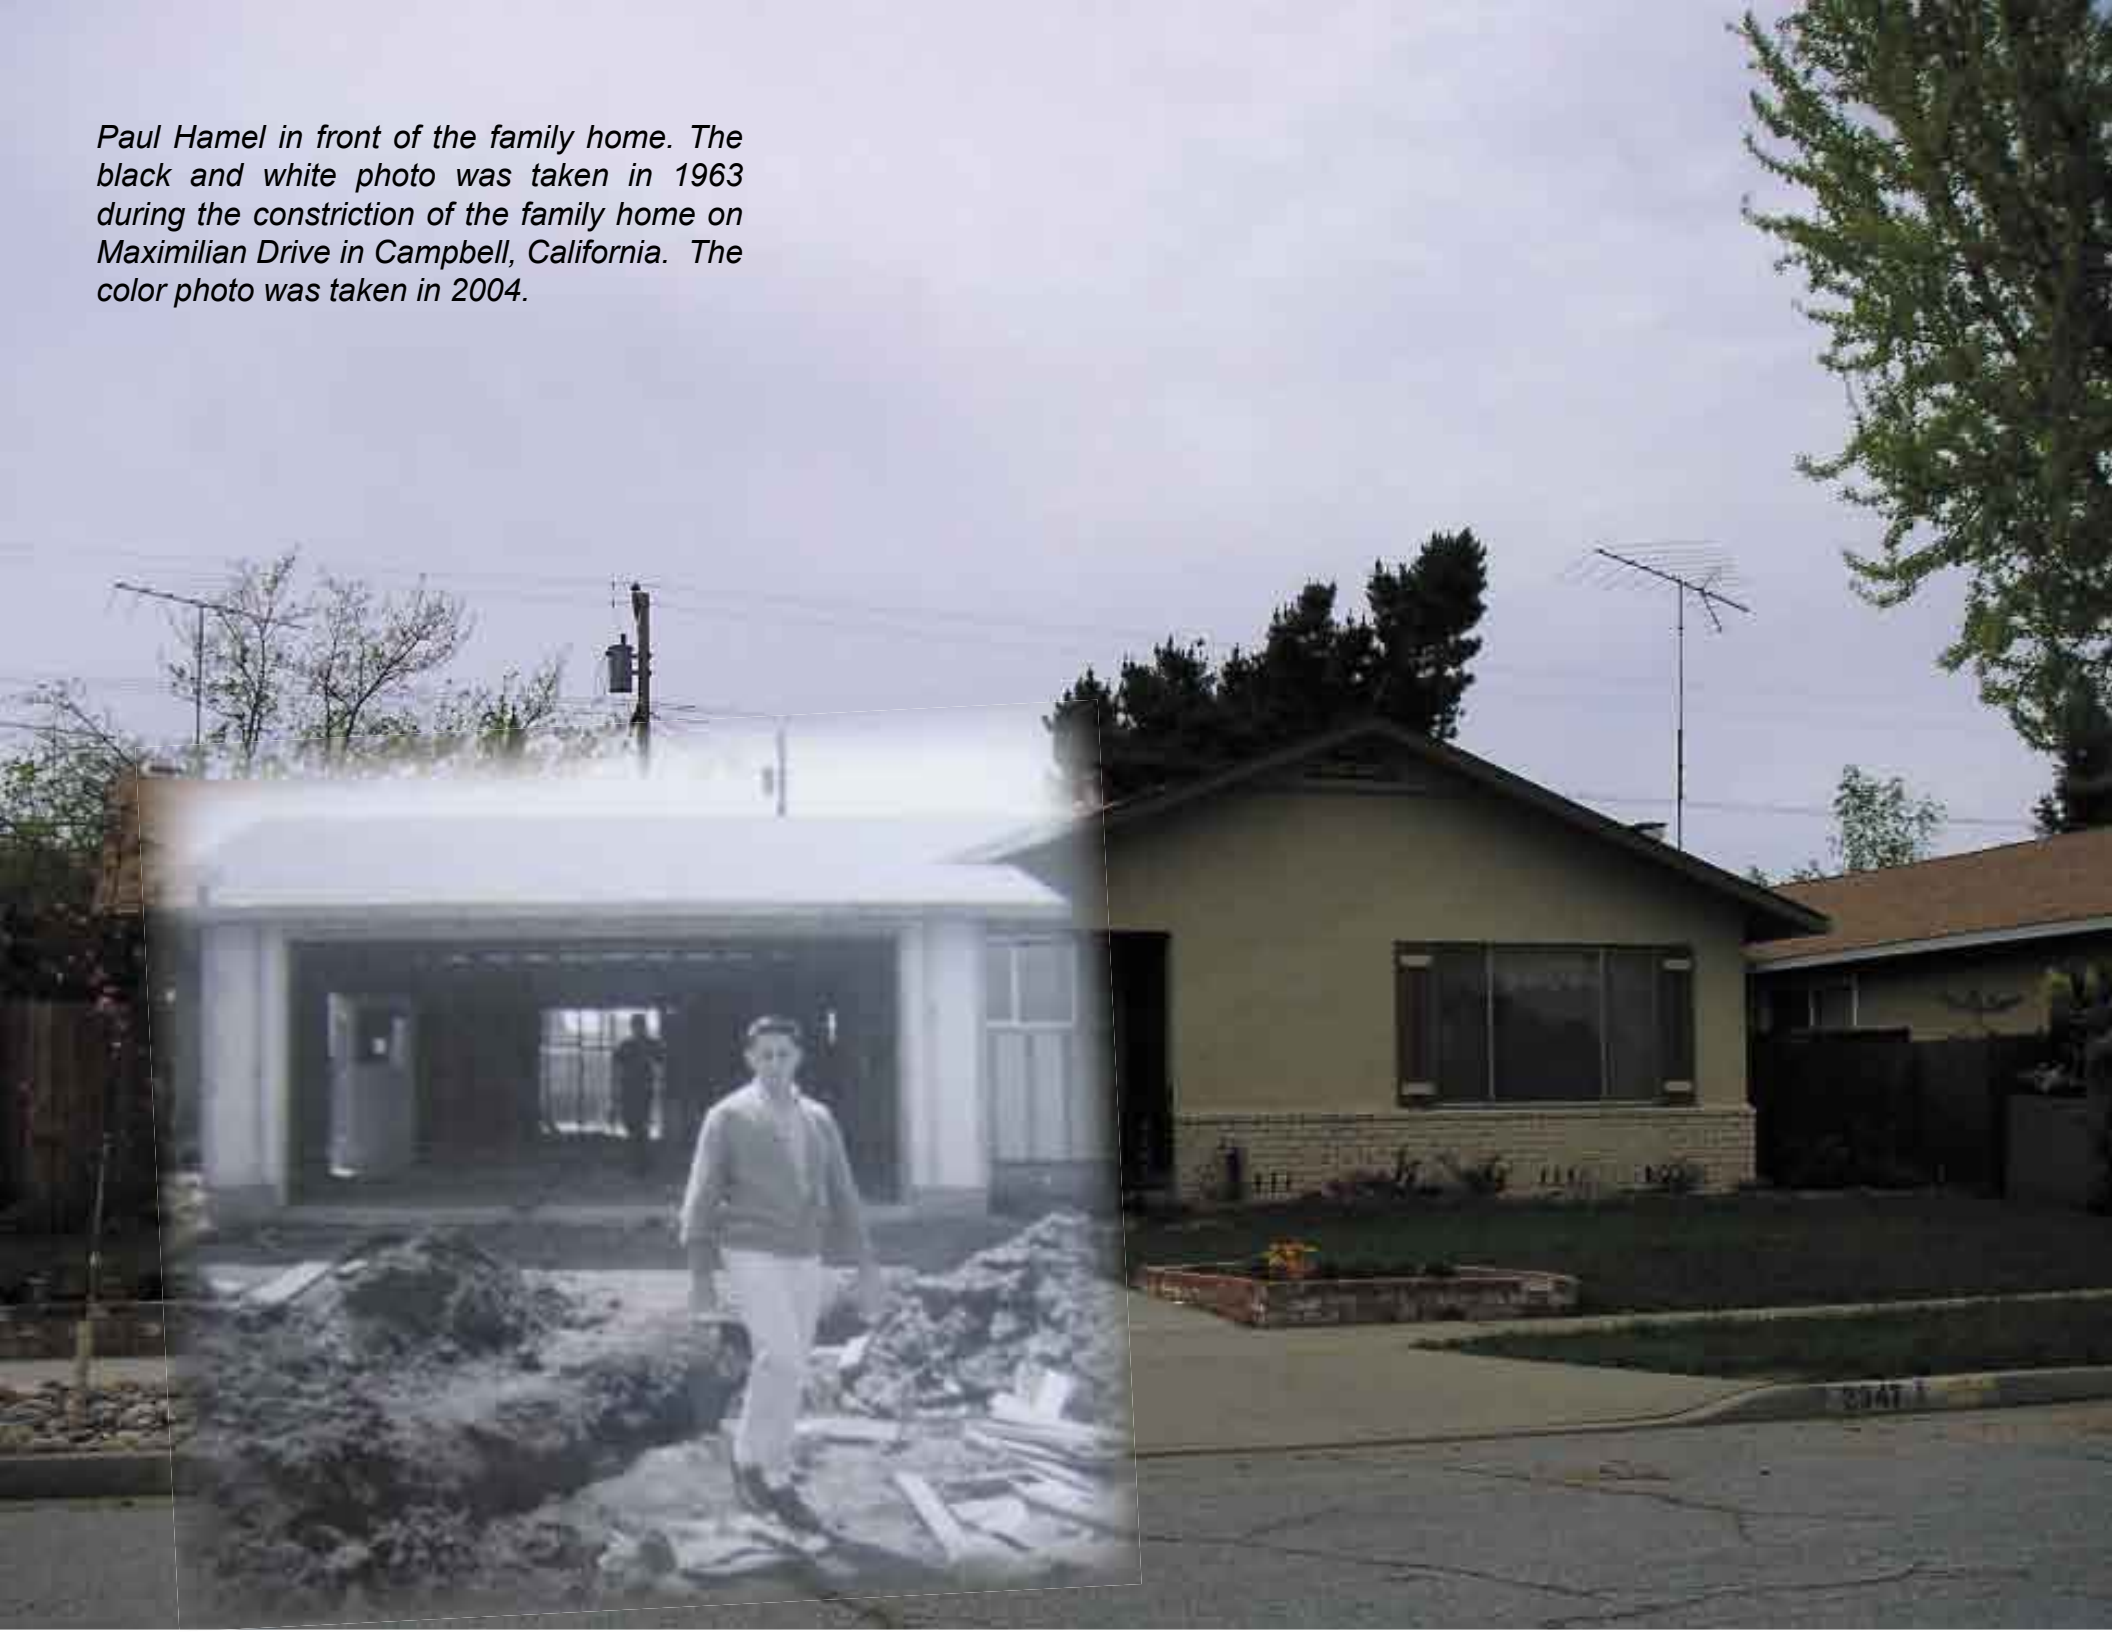

Paul Hamel in front of the family home. The black and white photo was taken in 1963 during the construction of the family home on Maximilian Drive in Campbell, California. The color photo was taken in 2004.